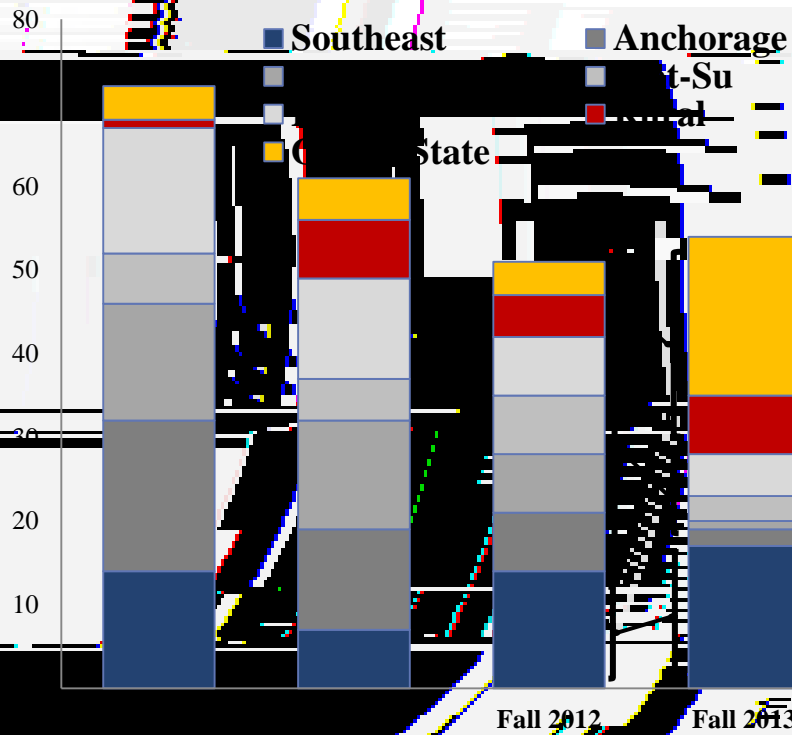

QUR'AN

QUR'AN

Yes, we have raised the bar

HS GPA	2.0	2.5	2.5	2.75	2.75	3.0
SAT/ACT	Not Required	Required	Required	Required	Required	Required

(fall 2013)

(fall 2013)

Student Learning: A Conscious Effort

Out of-State: We have students from nearly all 50 states, many from California, Washington, Oregon and Colorado

Increase focus on southeast, rural Alaska, and out-of-state

The Team: Two great recruiters and a supportive team, on a mission

Admissions Representative
Hometown: Juneau, AK
BLA University of Alaska Southeast