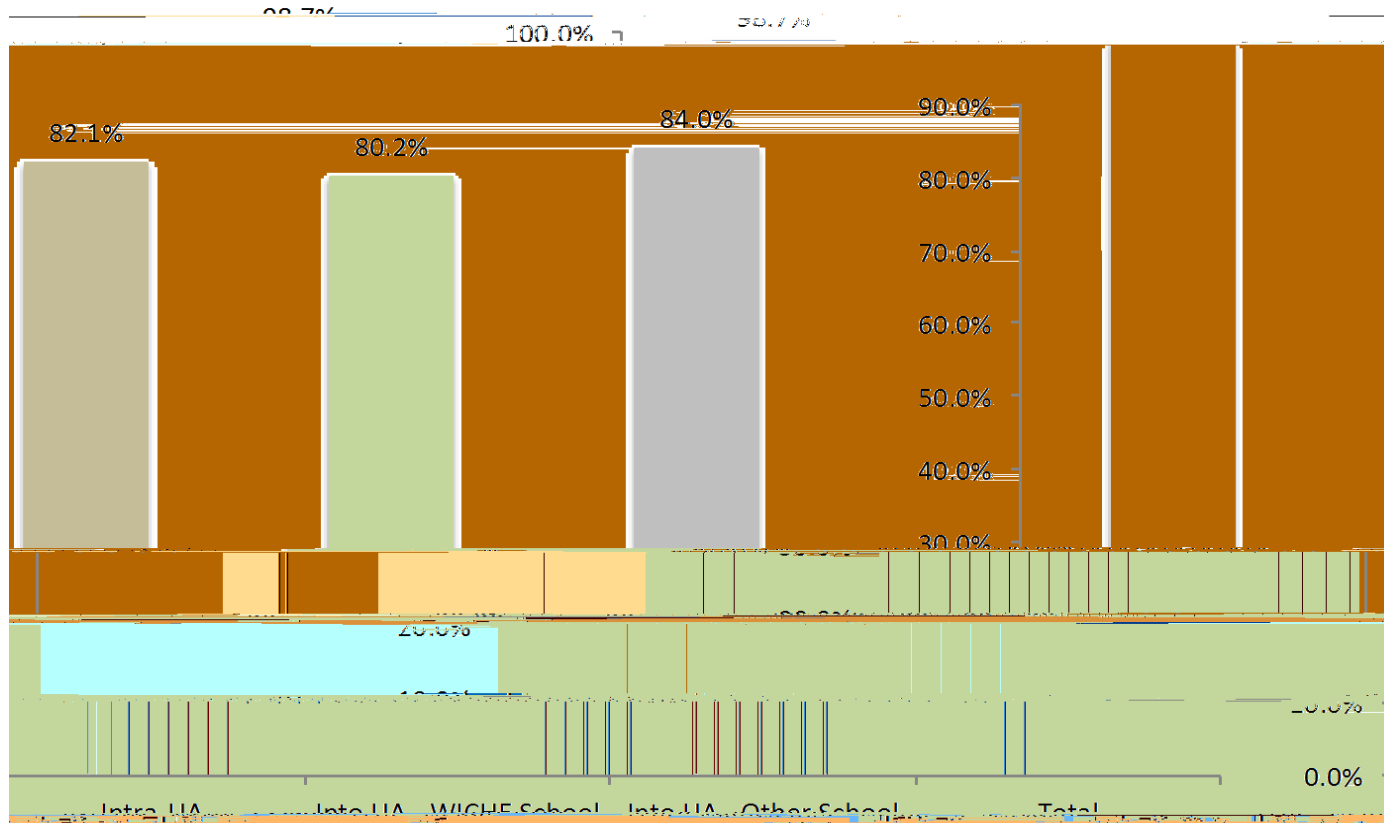

# Number of Course Transfer Attempts

# Intra-UA Course Transfer Attempts with Course Grade of D or Above, FY13

Total Attempts	10,886	100.0%
----------------	--------	--------